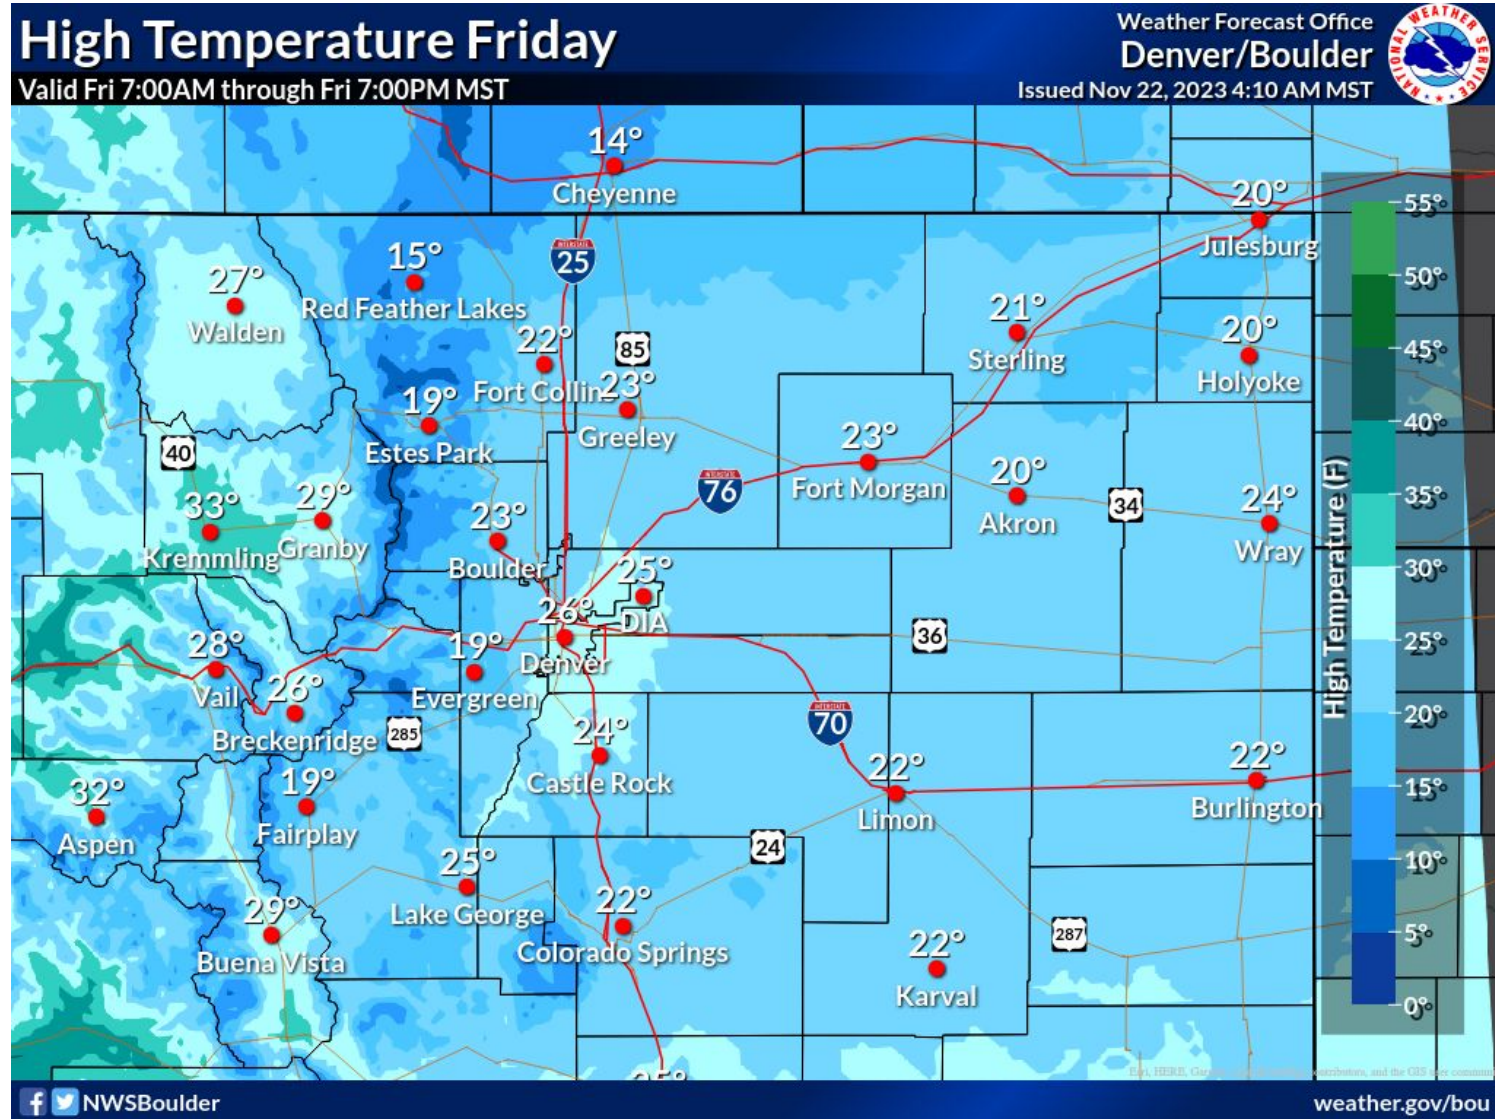

# Much Colder Friday and Saturday

November 22, 2023  
4:49 AM

Temperatures will remain well below freezing both days