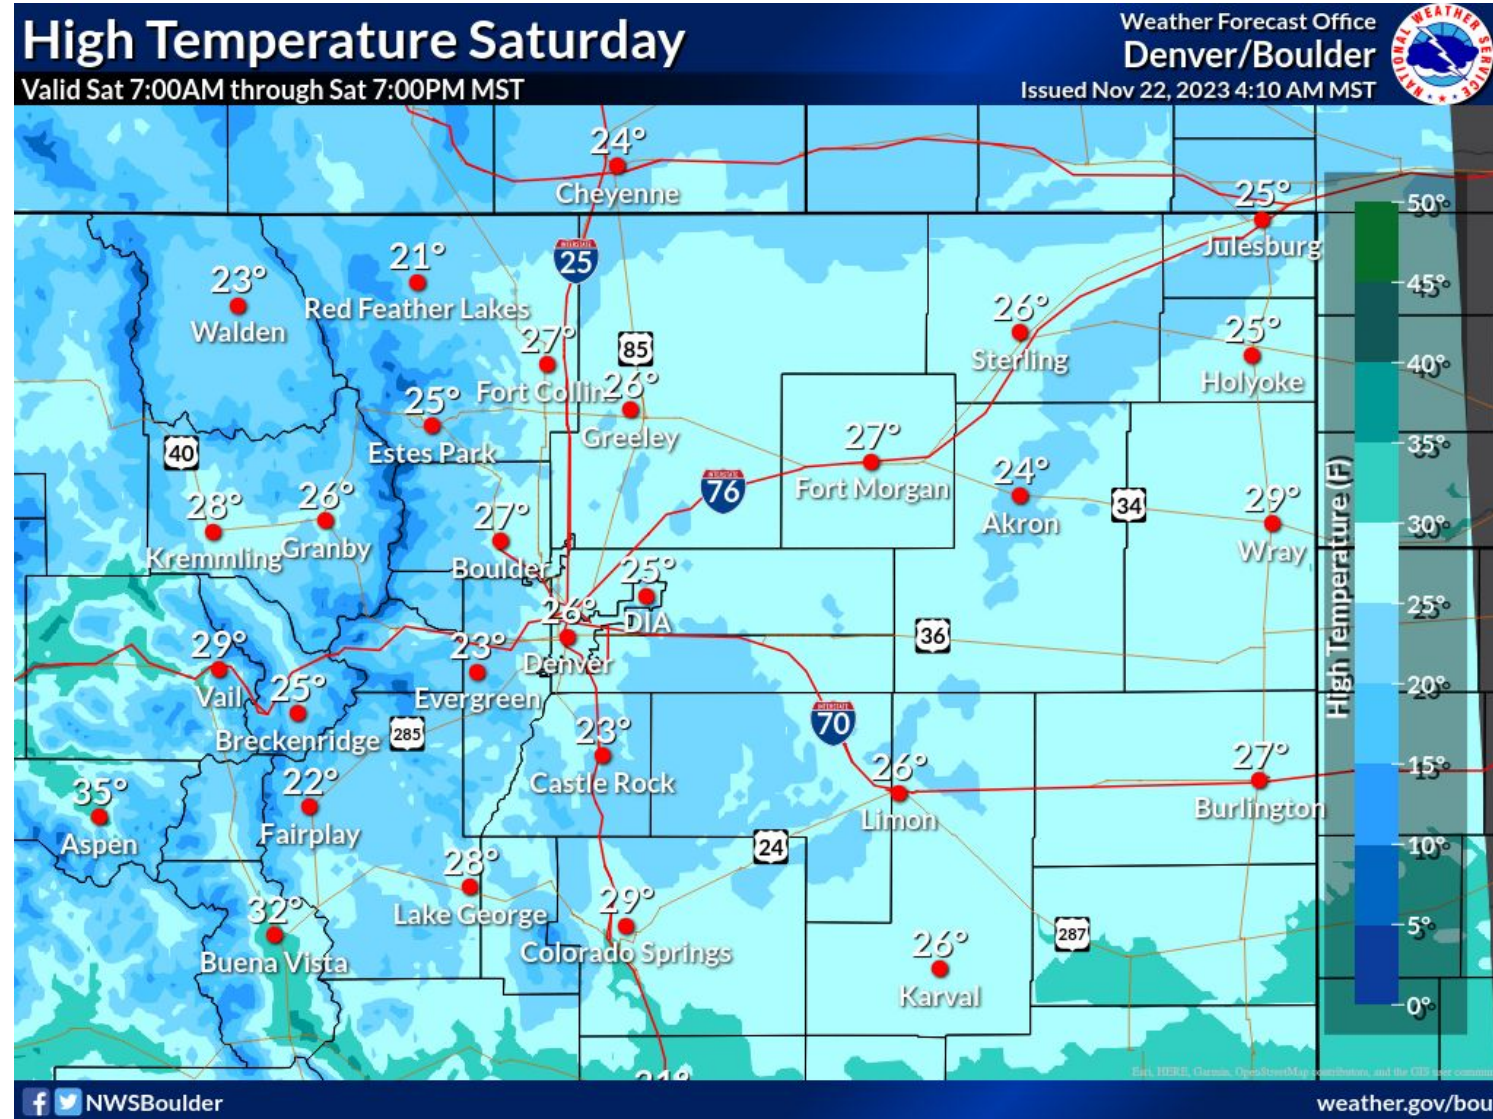

# Much Colder Friday and Saturday

November 22, 2023  
4:49 AM

Temperatures will remain well below freezing both days