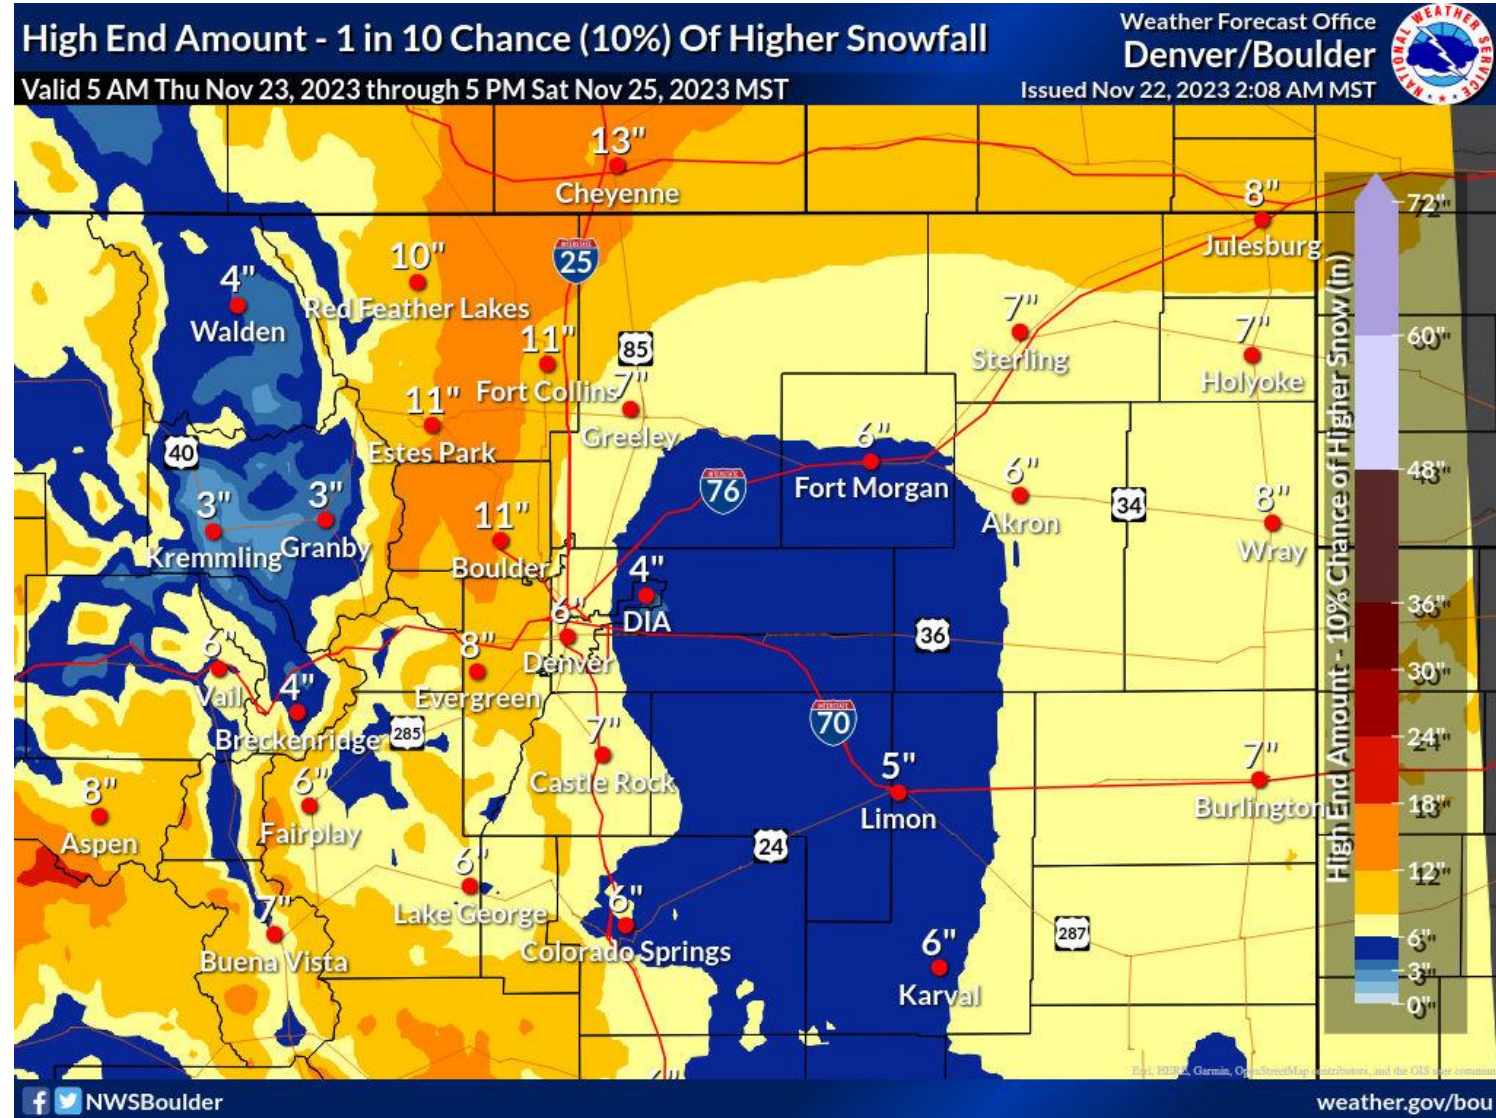

Probability of 6" of Snow or More

High & Low End Forecast Amounts

November 22, 2023
4:49 AM