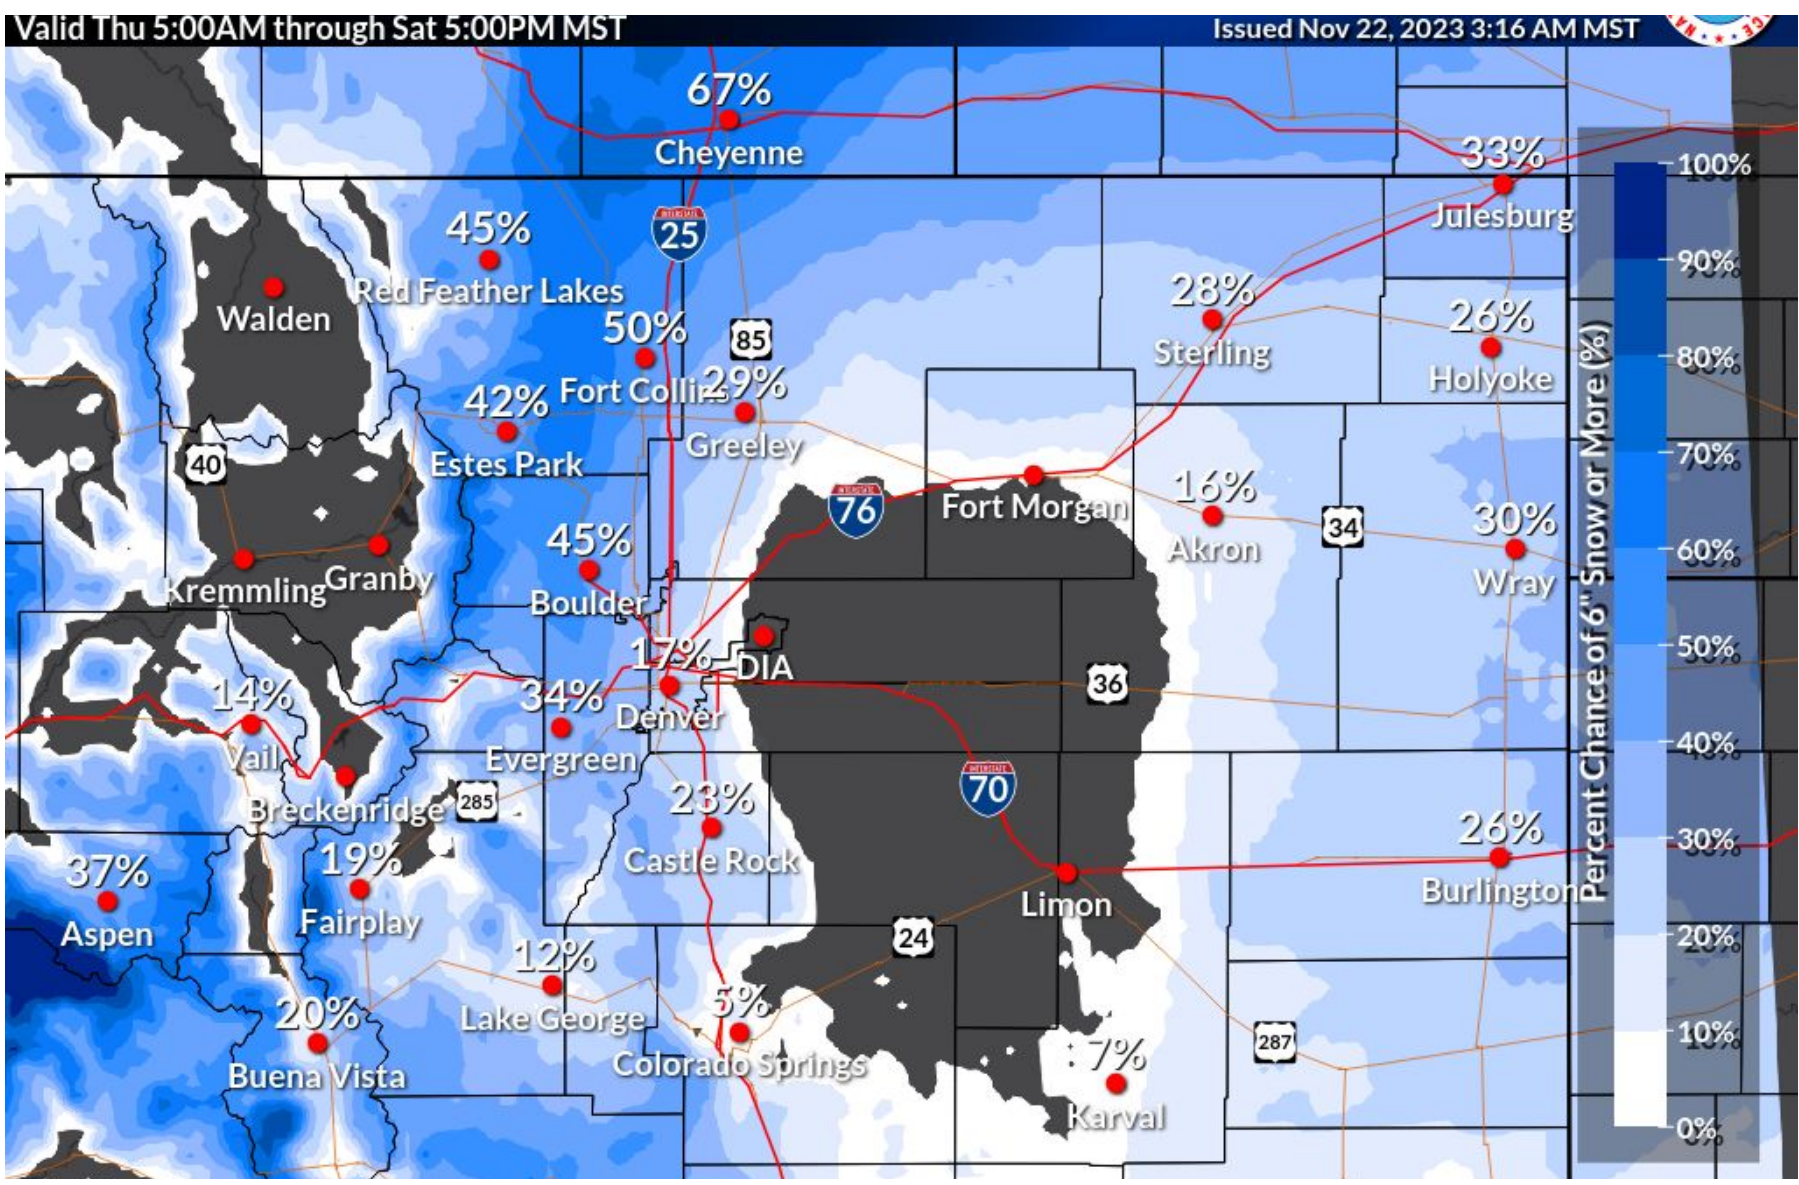

Forecast Confidence

November 22, 2023
4:49 AM

Timing

Low	Medium	High

Snowfall starts Thursday evening for foothills/urban corridor. Heaviest through sunrise Friday. Lingering light snow through Saturday.

Snowfall Amounts

Low	Medium	High

Mostly moderate snowfall expected for most areas, although locally heavy amounts possible in the foothills in particular. Some changes in forecast amounts are likely in coming hours.

Impacts

Low	Medium	High

Widespread minor travel impacts expected. Locally moderate impacts possible.

Probability of 6" of Snow or More