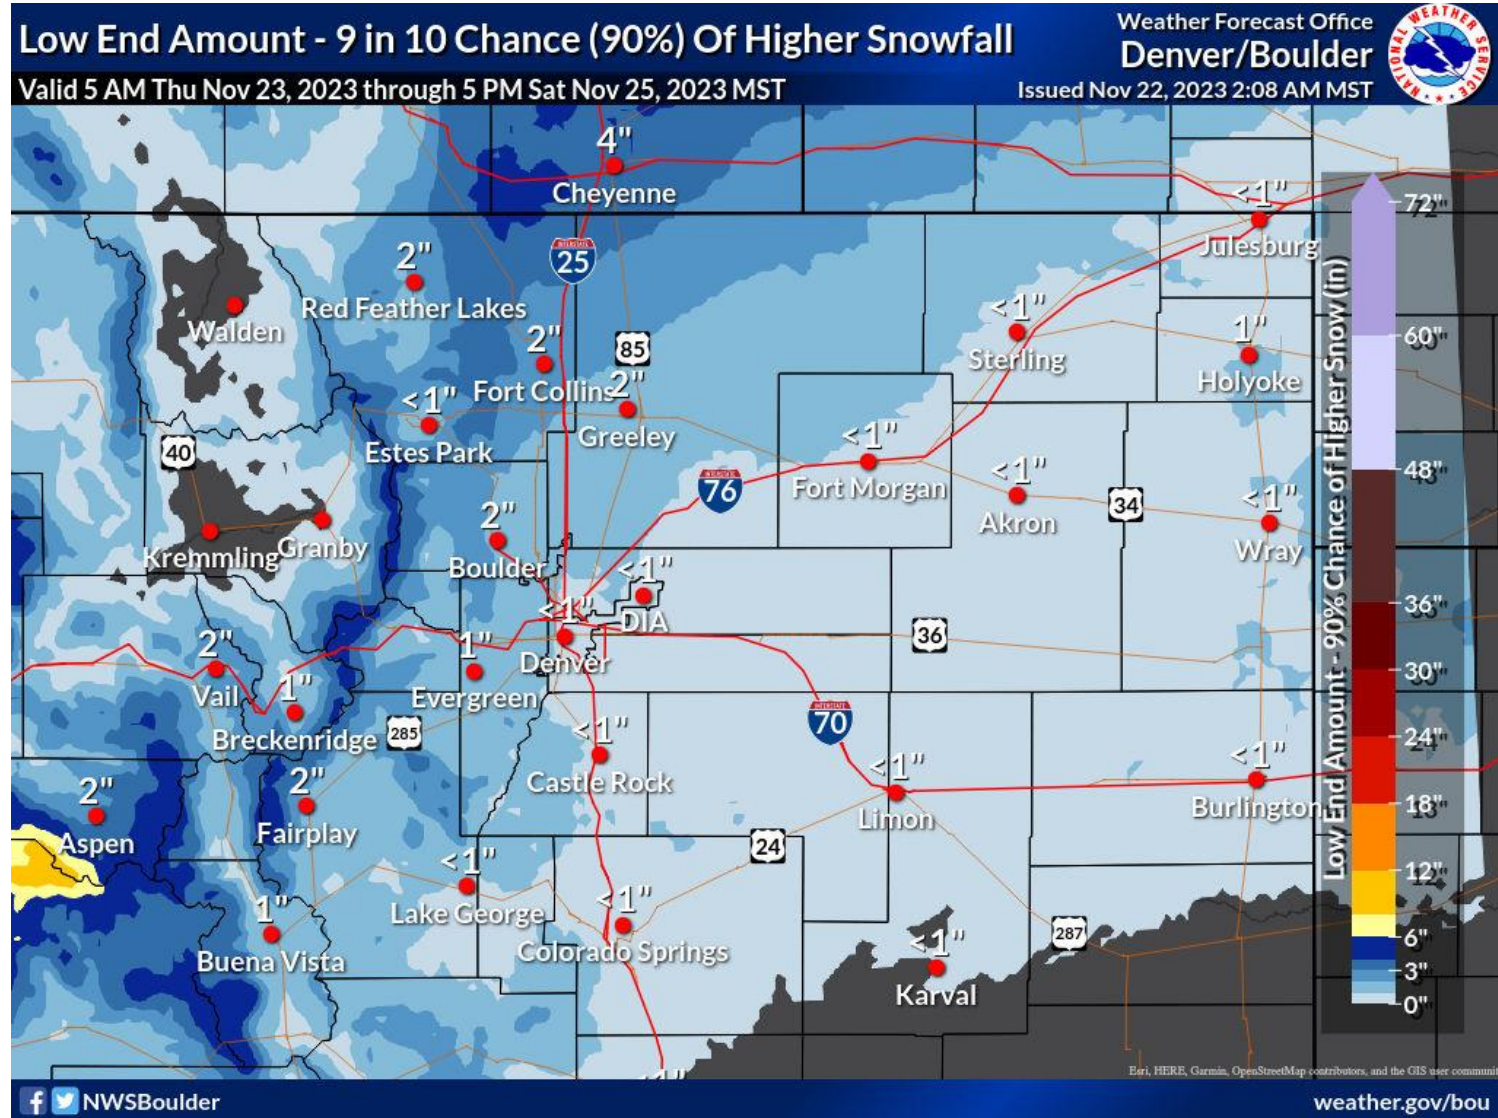

High & Low End Forecast Amounts

November 22, 2023
4:49 AM