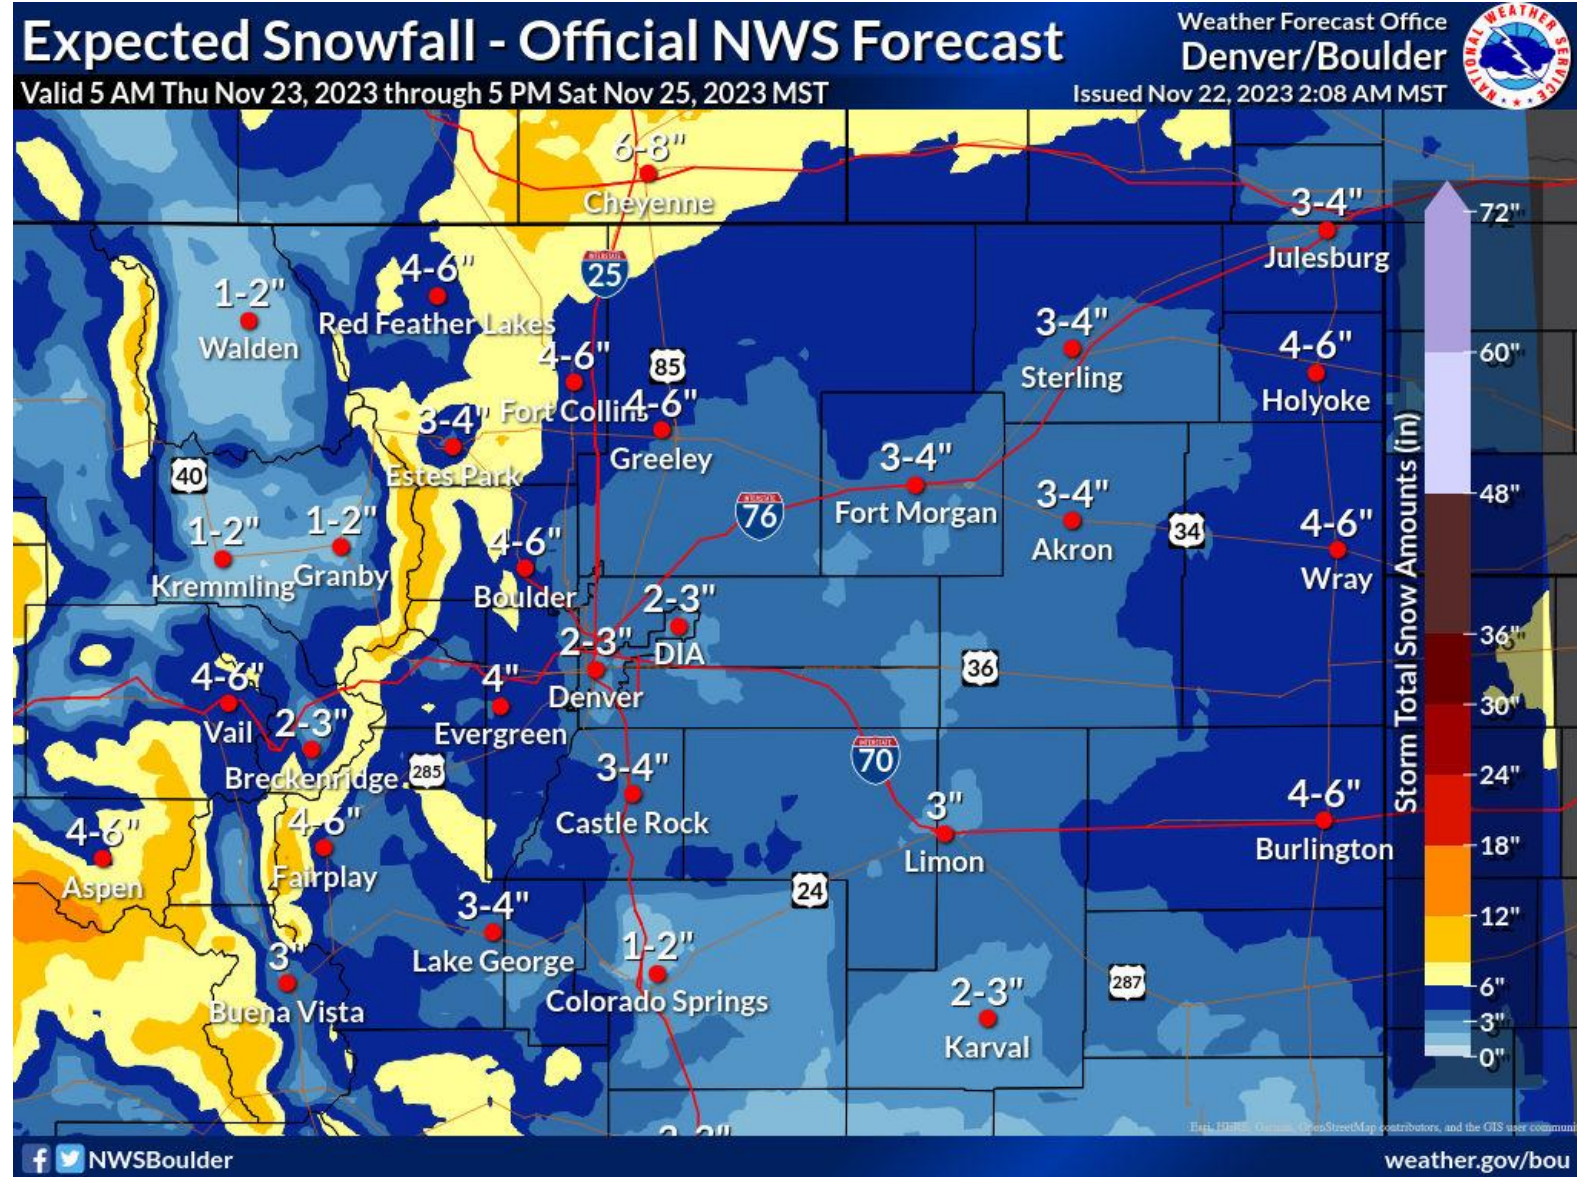

Impactful Snow for Holiday Travel

November 22, 2023
4:49 AM

Moderate snowfall expected late Thursday through early Saturday

Key Messages

- Moderate snowfall expected beginning Thursday evening, bringing impacts to Thanksgiving return travel through Saturday morning.
- Locally heavy snow possible for portions of the northern foothills.
- Cold...Remaining below-freezing both Friday and Saturday

NEW

What Has Changed

- **Winter Storm Watch** issued for the northern foothills (Boulder/Larimer Counties)

Next Scheduled Update

- Wednesday afternoon

Most Likely Snowfall Totals

National Weather Service
Denver/Boulder, CO